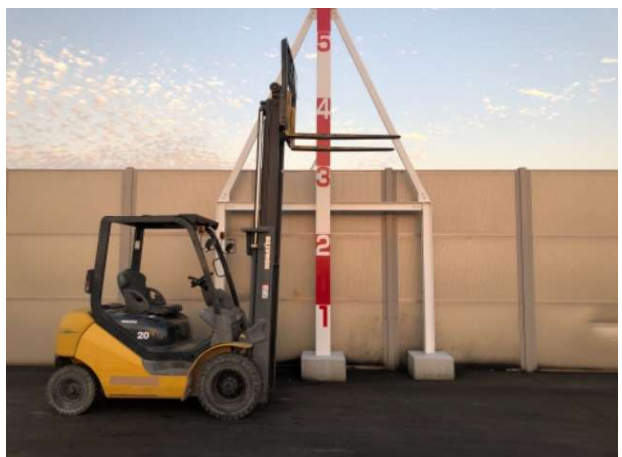

vehicle image	Venue ▲	Year▲	Car name ▲	Model ▲	Machine number ▲	Operating time▲	Vehicle inspection▲	specification	Start ▲	Status ▲
	Exhibition number ▲		Manufacturer▲			Fuel▲	classification			
	<b>General machinery</b>	H26	<b>Forklift KOMATSU</b>	<b>FD20T-17</b>	331302	687HrsD -	mini	<b>No-pank tie-ya</b>	<b>100,000 yen</b>	<b>100,000 yen11</b>